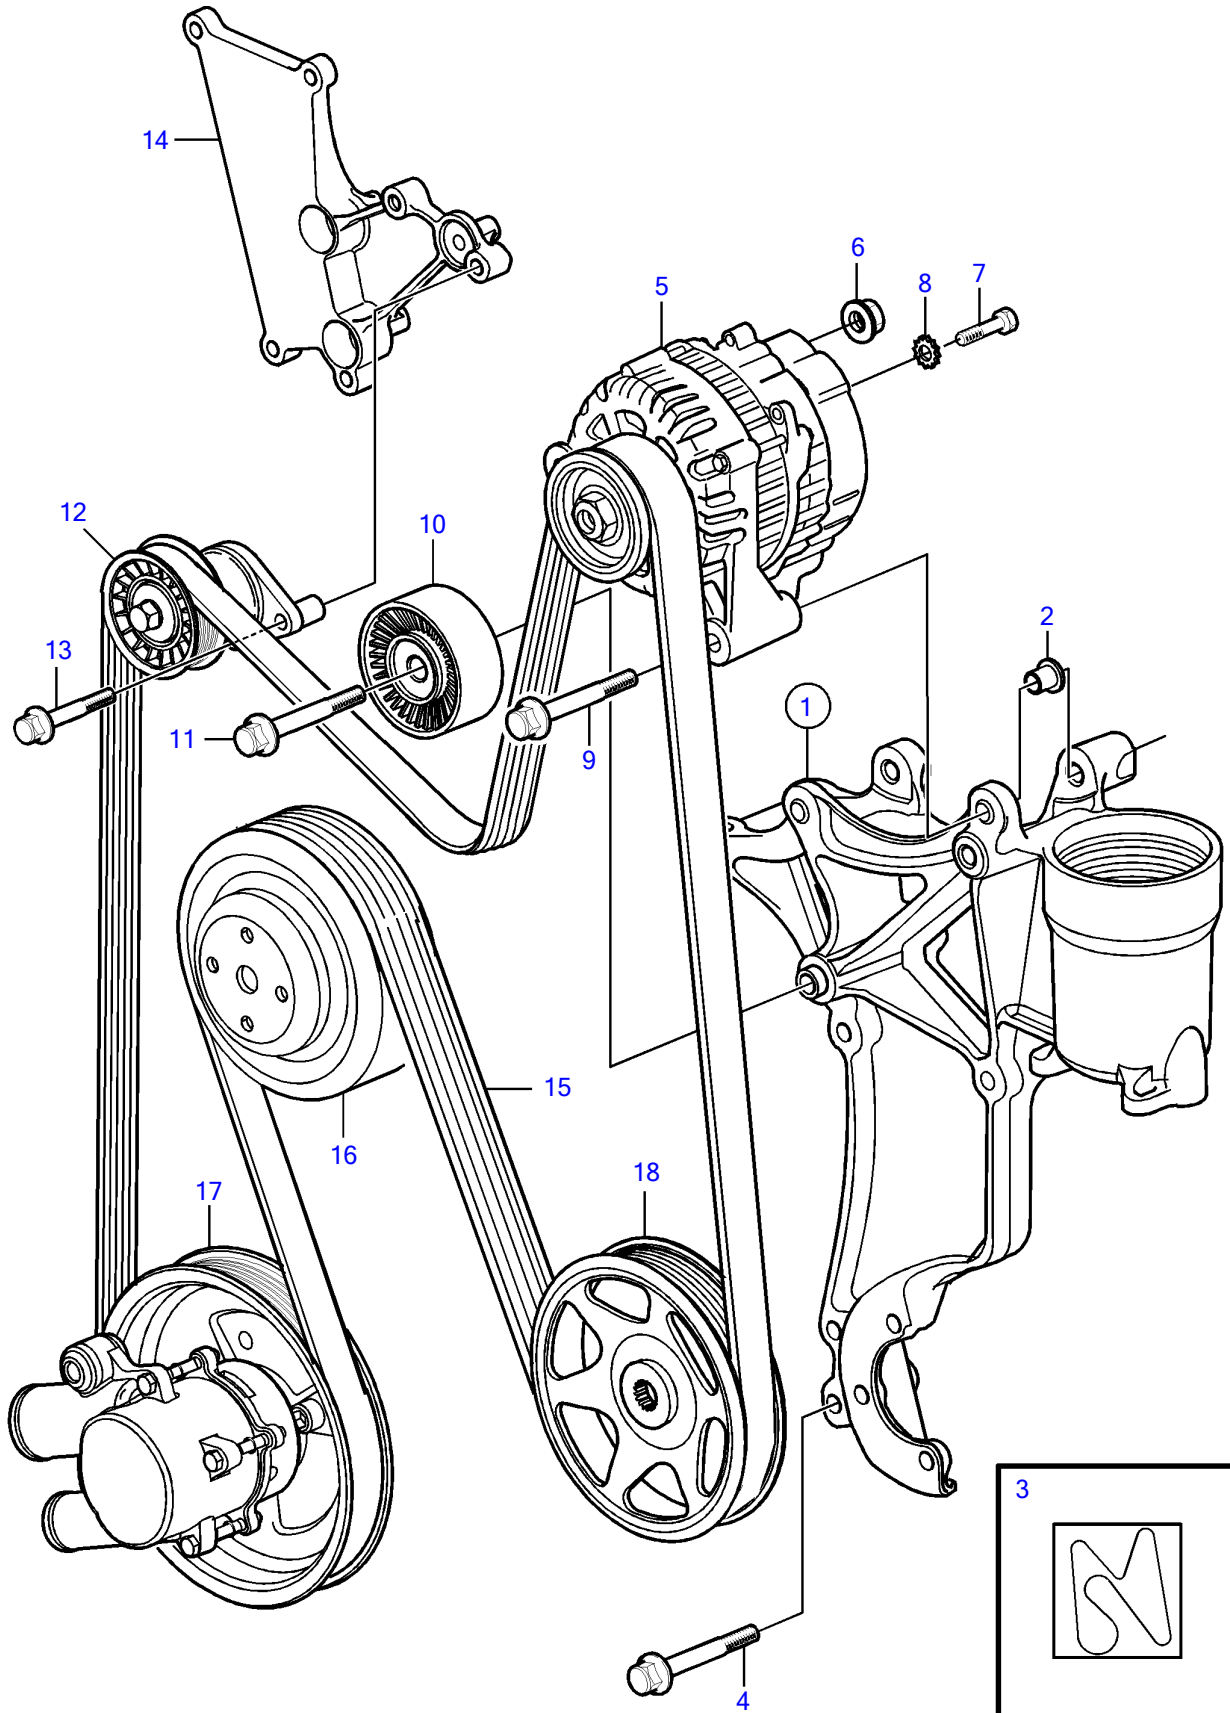

5.7Gi-300-P, 5.7GXi-P

5.7Gi-300-P, 5.7GXl-P

REF	PART NO.	QTY	DESCRIPTION	NOTES
1	21573817	1	Bracket	
2	3863175	2	• Bushing	
3	3863274	1	Decal	
4	3853392	4	Flange screw	
5	3884950	1	Alternator	
6	945408	1	Flange nut	
7	3852208	1	Screw	
8	3852520	1	Washer	
9	947790	2	Flange screw	
10	21585053	1	Idler pulley	
11	21425128		Flange screw	
12	3885250	1	Belt tensioner	
13	3850753	2	Flange screw	
14	21358873	1	Bracket	See "Fuel system" page
15	21399021	1	Belt	
16		1	Pulley, circulation pump	
17		1	Sea water pump	
18		1	Pulley, power steering pump	